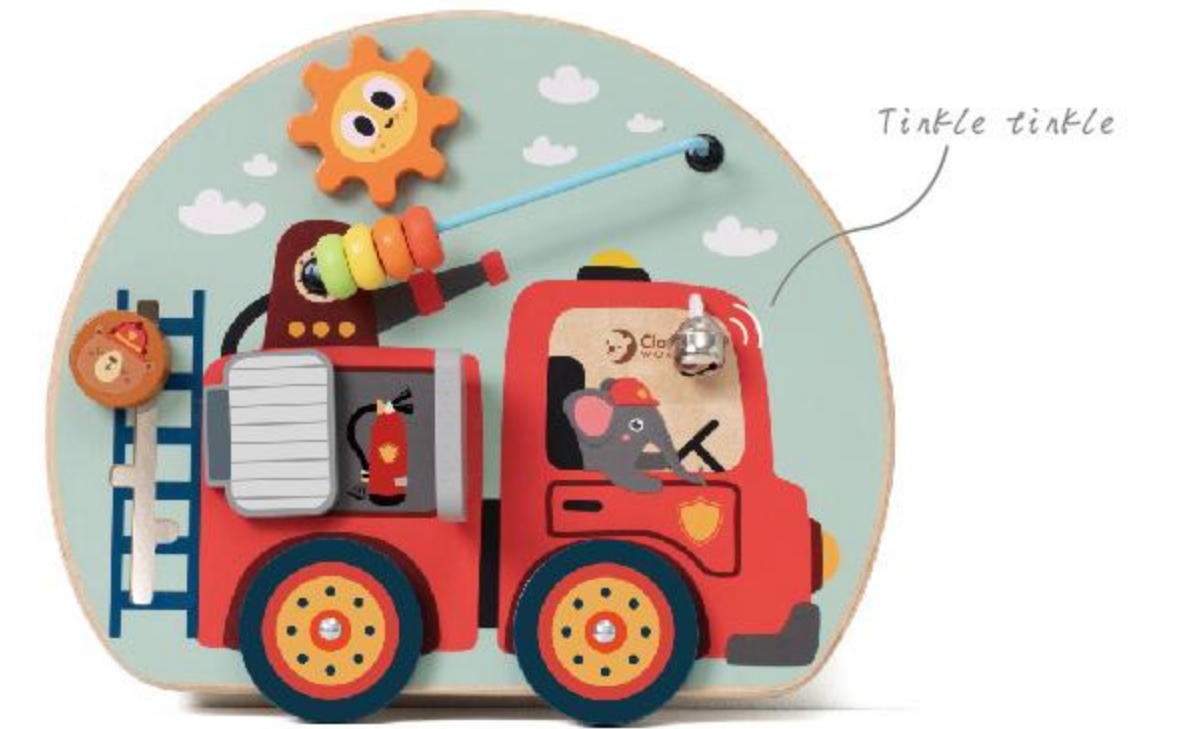

Size: 27 x 20.5 x 5.5 cm 10.6" x 8.1" x 2.2"

20168

best seller

Fire Engine Busy Board

12/m+ B/box

Size: 29 x 24.5 x 6.6 cm 11.4" x 9.6" x 2.6"

This firetruck-themed busy board is combined with gear, beads game, maze, doors, bell and wheels functions. It features the fire extinguisher and there is a hidden surprise behind the doors.

20170

best seller

Rocket Busy Board

12/m+ B/box

Size: 29 x 23.5 x 6.4 cm 11.4" x 9.3" x 2.5"

This rocket-themed busy board is combined with maze, turning blocks, gears and beads game functions. Children will learn fine motor skills while enjoying exploring the space activities.

20171

best seller

Travelling Busy Board

12/m+ B/box

Size: 29 x 23.5 x 6.7 cm 11.4" x 9.3" x 2.6"

This travel-themed busy board is combined with mazes, beads game, wheel, roller, mirror and knob switch functions. With all the essential elements of a engine dashboard, children will join in the fun by pretending to drive.