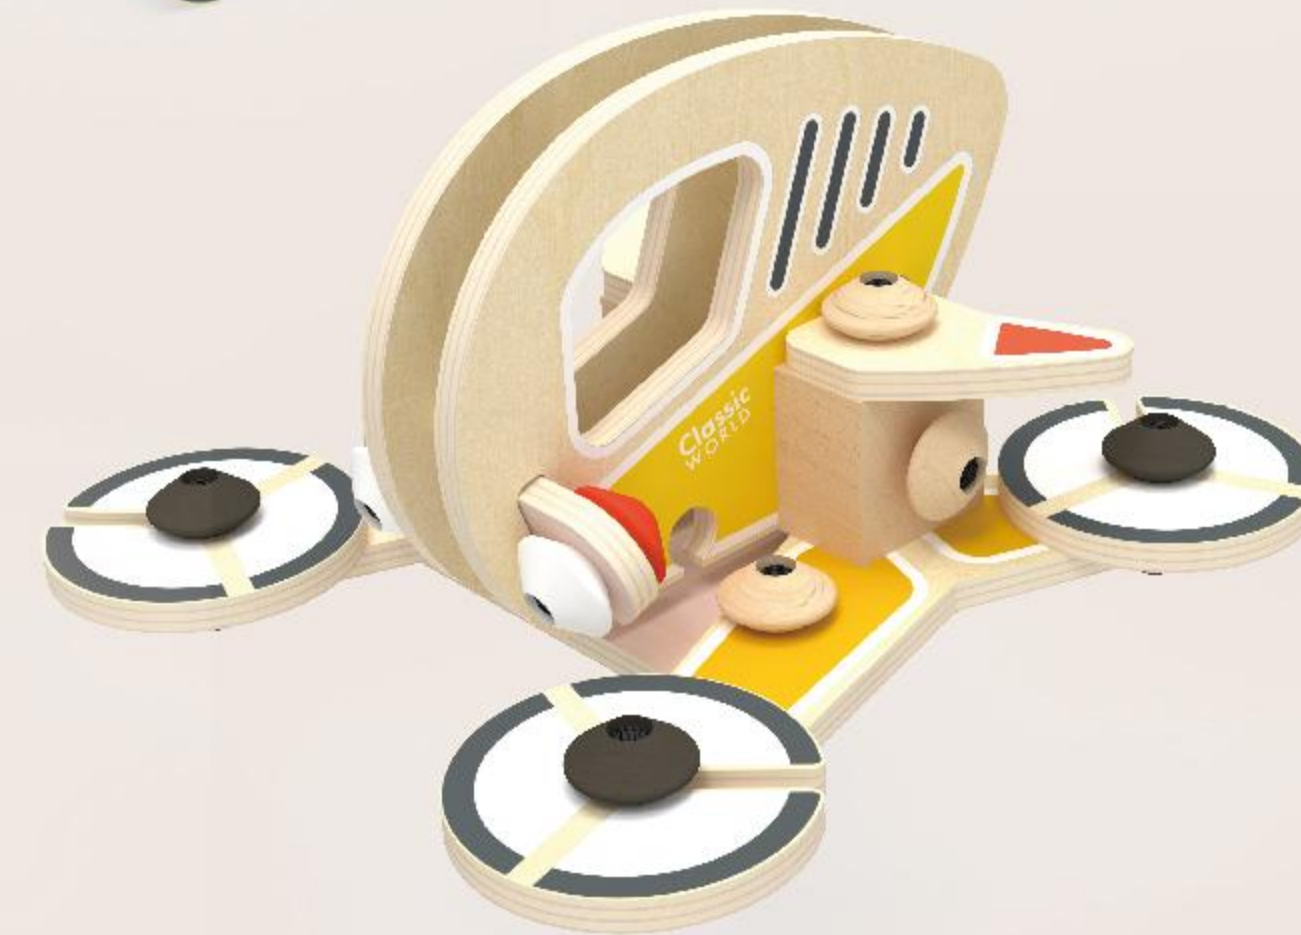

Build, collapse, and rebuild!

20258

Squirrel Wall Game

new

3-99/y 40/pcs A/box

Size: 29.3 x 8.6 x 15.9 cm 11.5" x 3.4" x 6.3"

This is a forest-themed wall-breaking game that helps develop children's hand-eye coordination and social skills. Players take turns hitting the bricks, and be careful not to let the pine cones fall.

20274

Flexi Animals *new*

3/y+ 30/pcs A/box

Size: 18 x 18 x 3 cm 7.1" x 7.1" x 1.2"

This "Little Animals" set allows you to build a cat, a rabbit and a monkey following the instructions, but also whatever your imagination allows! This new construction set is truly unique and innovative. The flexible connector system allows incredible assemblies, and the constructions can be animated in different positions. It's also an excellent exercise in finger dexterity and manual intelligence.

Say Ahhh.....

Let's Get Creative.

20275

Flexi Robots *new*

3/y+ 30/pcs A/box

Size: 18 x 18 x 3 cm 7.1" x 7.1" x 1.2"

This "Robots" set lets you build 3 different robots, "Friendly", "Cookie" and "Wheely", following the instructions, but also whatever your imagination allows! This new building set is truly unique and innovative. The flexible connector system allows incredible assembly, and the robots can be animated in different positions. It's also an excellent exercise in finger dexterity and manual intelligence.