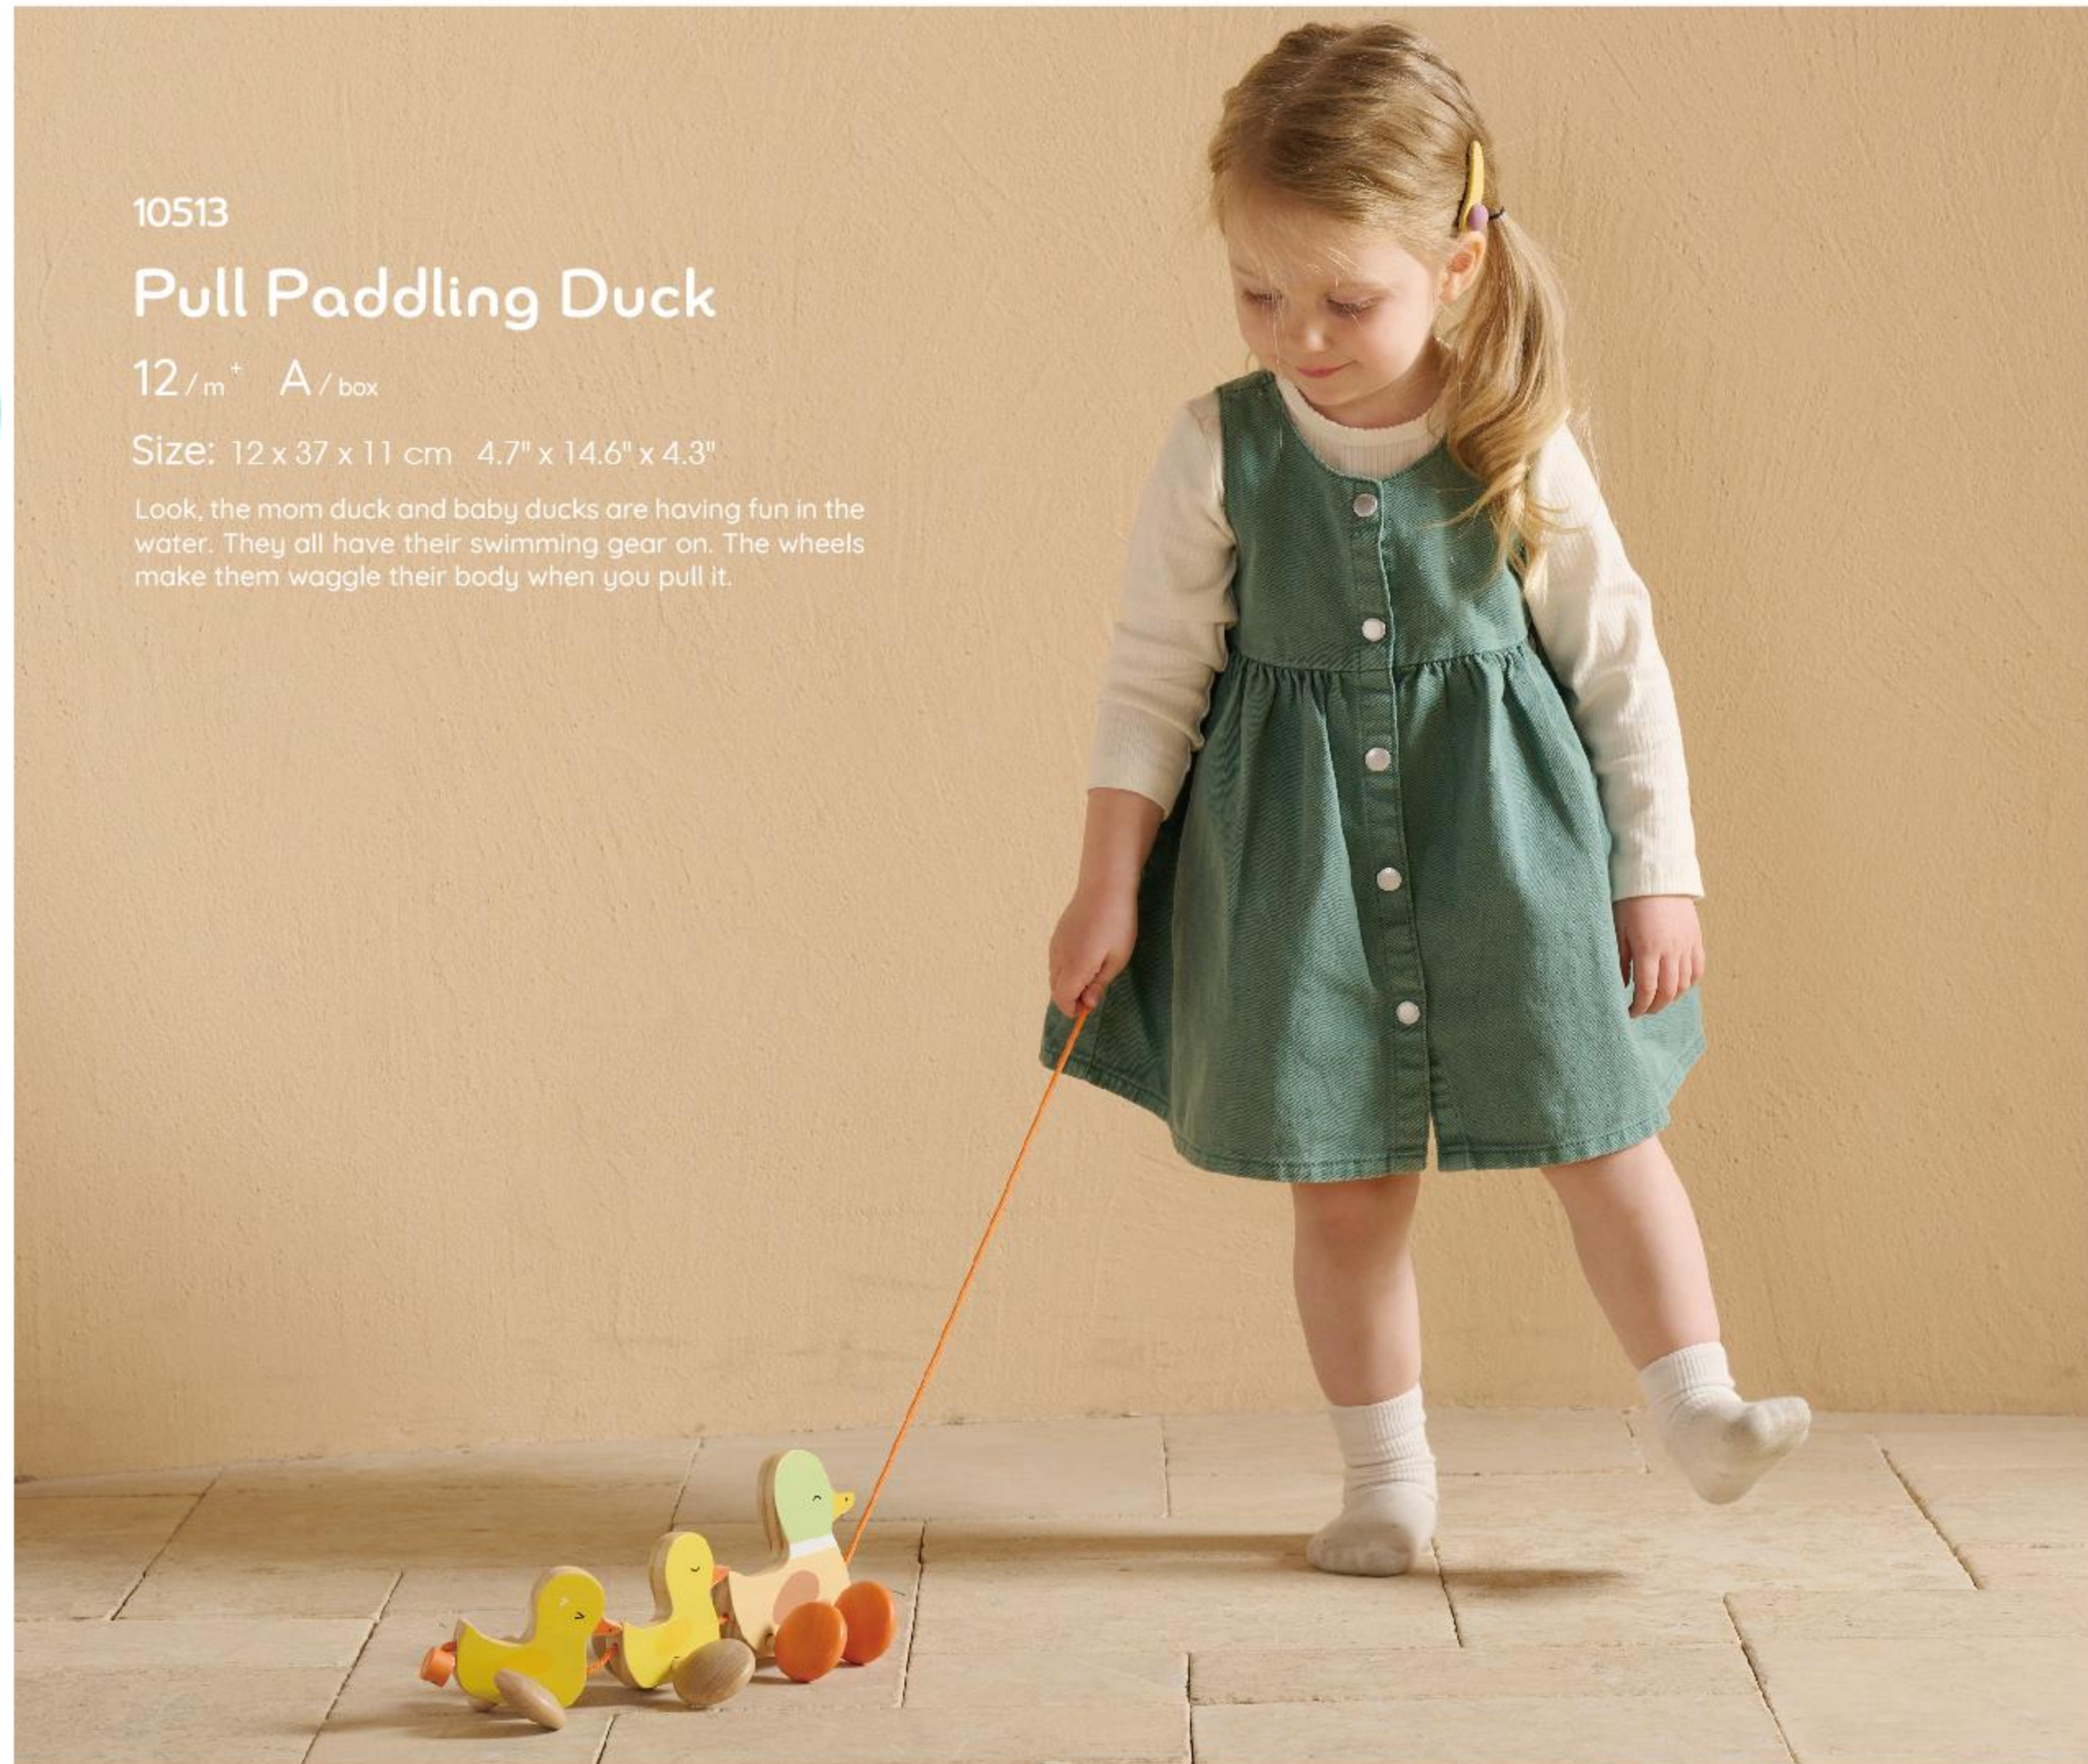

10508

Pull Train

best seller

12/m+ 21/pcs B/box

Size: 43.6 x 7.5 x 12.2 cm 17.2" x 3.0" x 4.8"

All aboard, the Choo choo train is coming! Removeable blocks and shapes stimulate creativity and enhance motor skills. Your toddler can design and re-design over and over again.

10513

Pull Paddling Duck

12/m+ A/box

Size: 12 x 37 x 11 cm 4.7" x 14.6" x 4.3"

Look, the mom duck and baby ducks are having fun in the water. They all have their swimming gear on. The wheels make them wobble their body when you pull it.