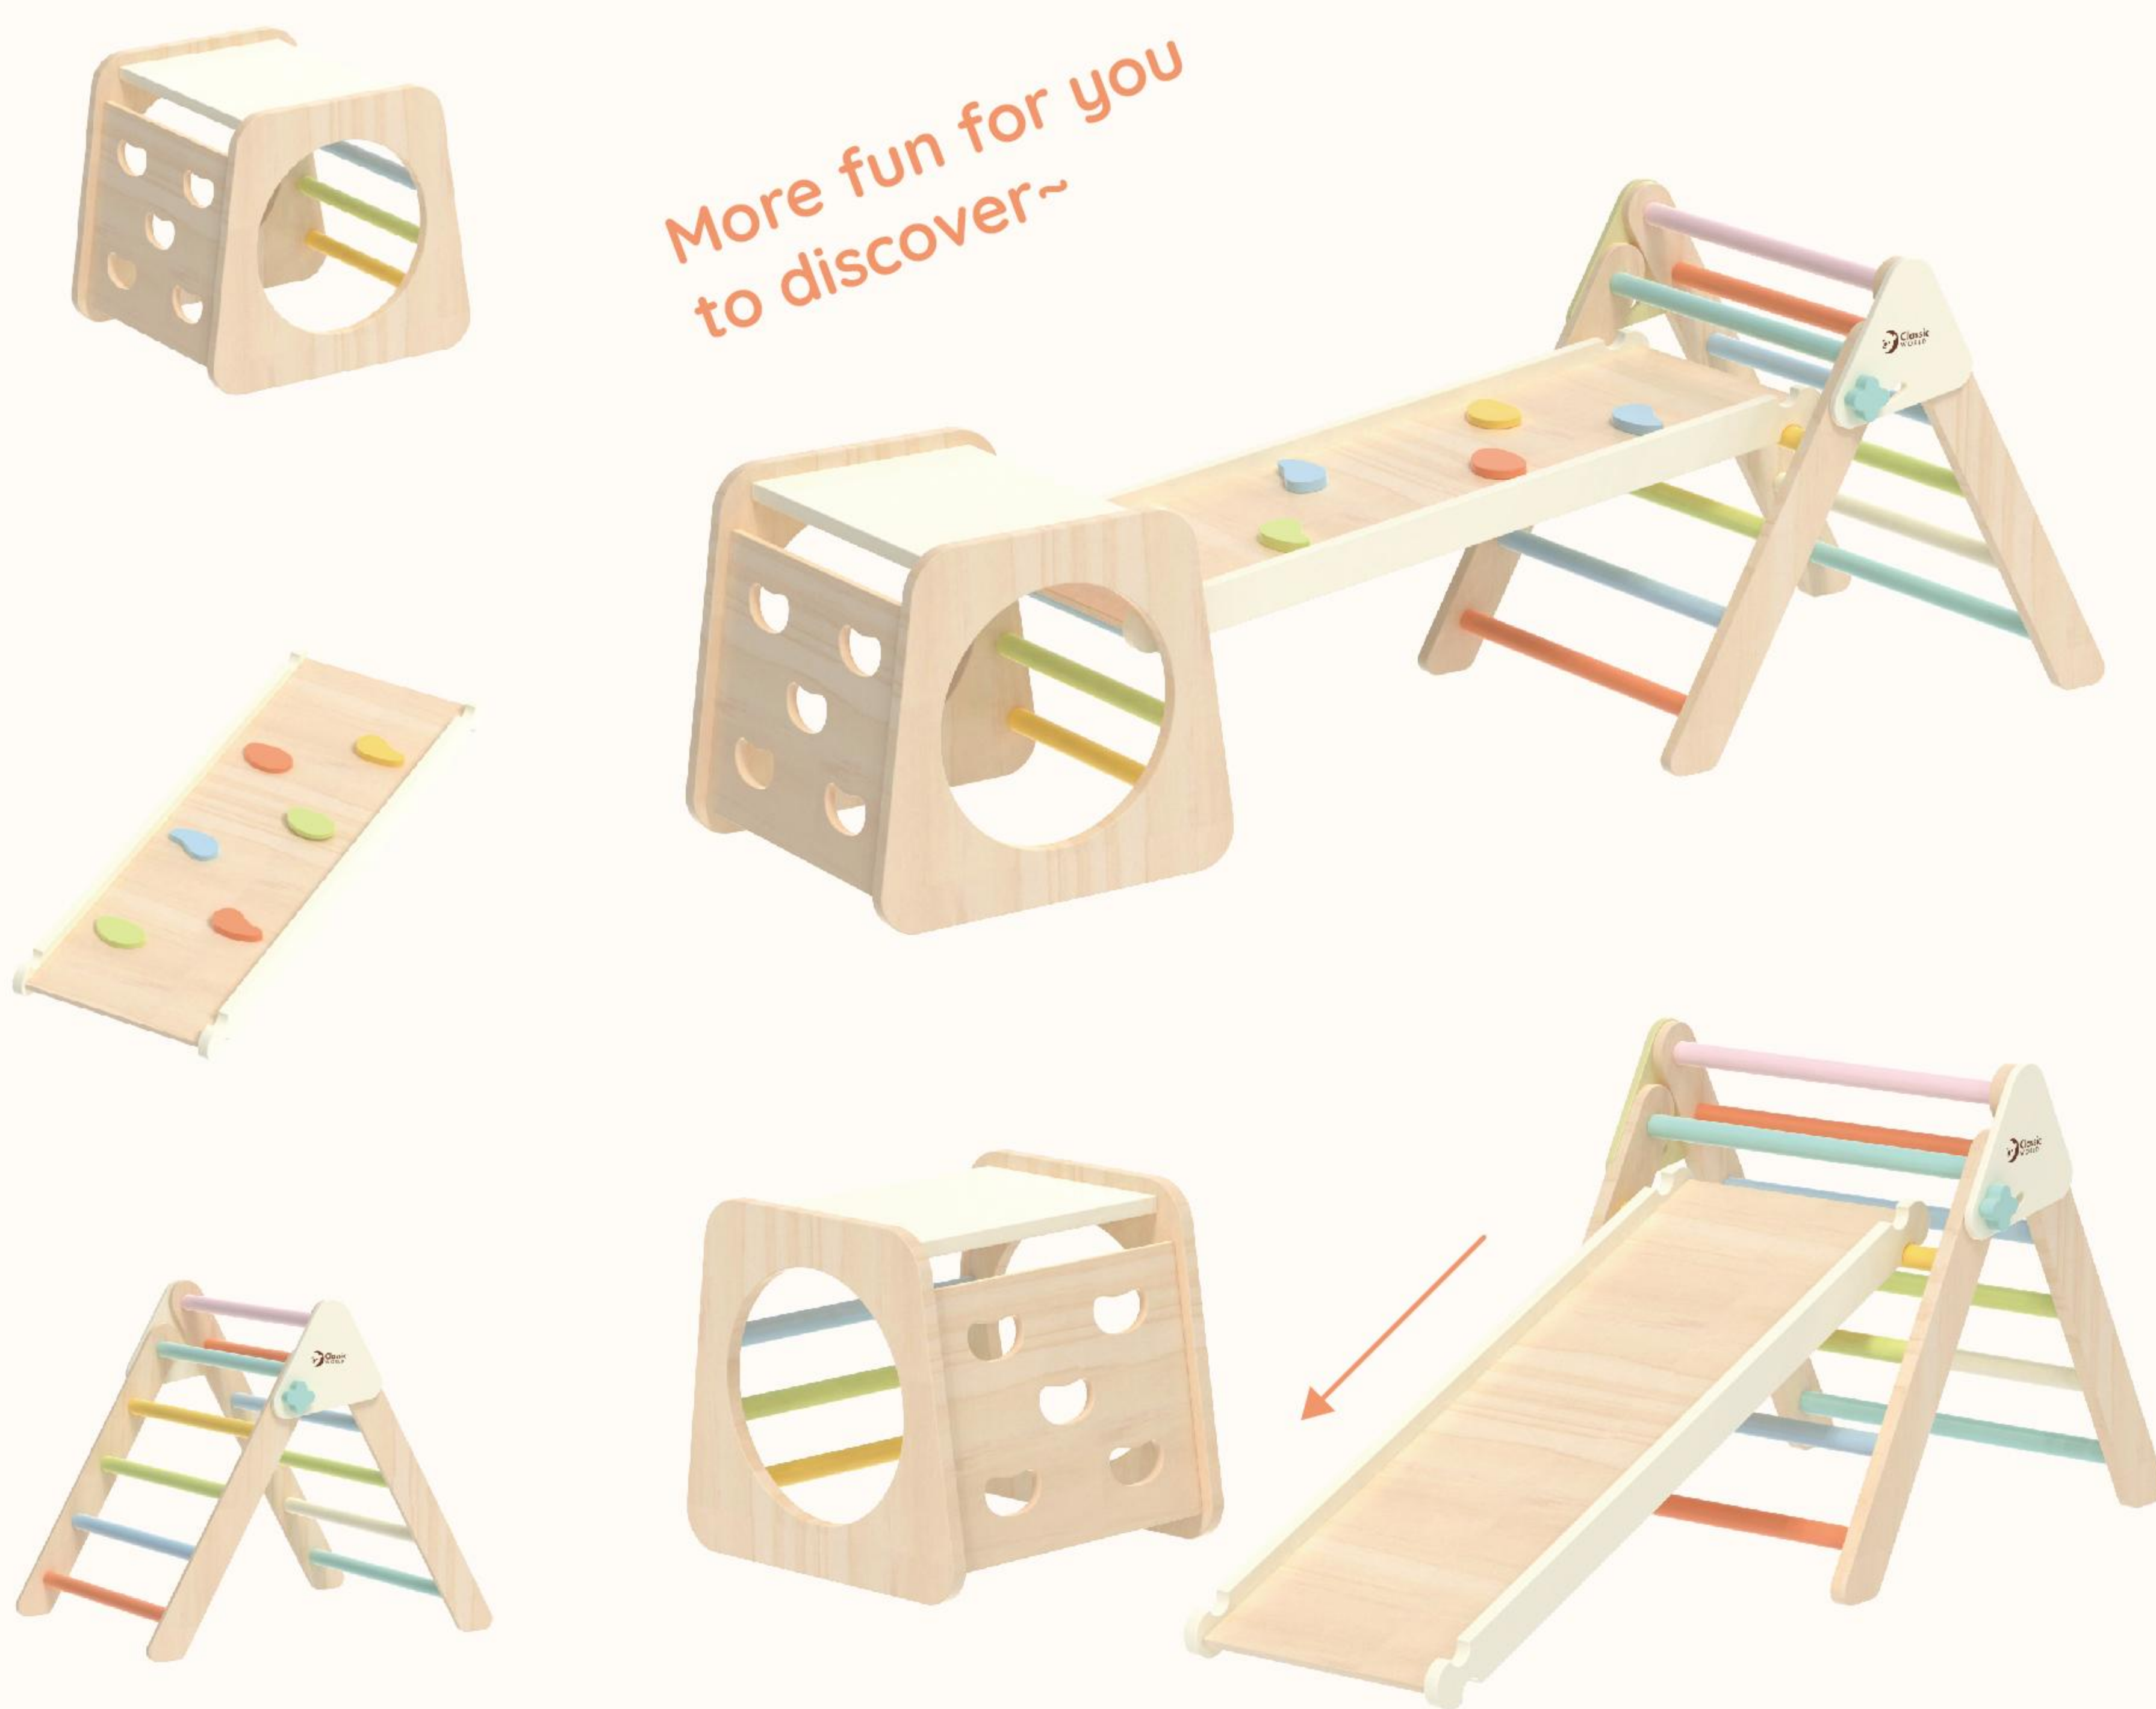

Size: 120 x 115 x 117.8 cm 47.2" x 45.3" x 46.38"

This large climbing frame offers a variety of challenging activities, with each side featuring a unique function. It combines climbing walls, hanging bars, rope nets, swings, and rings all in one! It encourages active play, helping children build strength, coordination, and confidence as they climb, swing, and hang. Perfect for supporting physical growth and enhancing motor skills through fun and adventure!

60014 Balance Plate *new*

12-72/m A/box

Size: 81 x 32 x 19 cm 31.8" x 12.6" x 7.5"

Let's boost our balance skill with this plate. When children stand on the plate, they would naturally feel their center of gravity and strengthen their balance. The plate could also use as a surf trainer, swing seat, bookshelf, slide or a bridge for toys.

60013 Balance Beam Set *new*

12/m+ 14/pcs A/box

Size: 177.3 x 147.8 x 5.5 cm 69.8" x 58.2" x 2.2"

This Wooden Balance Beam is made up of three long and three short balance boards, each featuring different obstacles. Children can use their imagination to explore and create various shapes for obstacle courses. It's perfect for balance training and improving hand-eye coordination, all while encouraging meaningful parent-child interaction and fostering a love for active play.

More fun for you
to discover~

60015 **Small Climbing Frame** *new*

3/y+ 3/pcs A/box

Size: 176 x 60.2 x 59.5 cm 69.3" x 23.7" x 23.4"

This small climbing frame offers various activity functions, each with unique features. It integrates climbing walls, rope nets, slides, and rock climbing! It encourages children to play actively and helps them enhance their strength, coordination, and confidence during the climbing process. It is very suitable for supporting physical growth and improving athletic skills through fun and adventure!