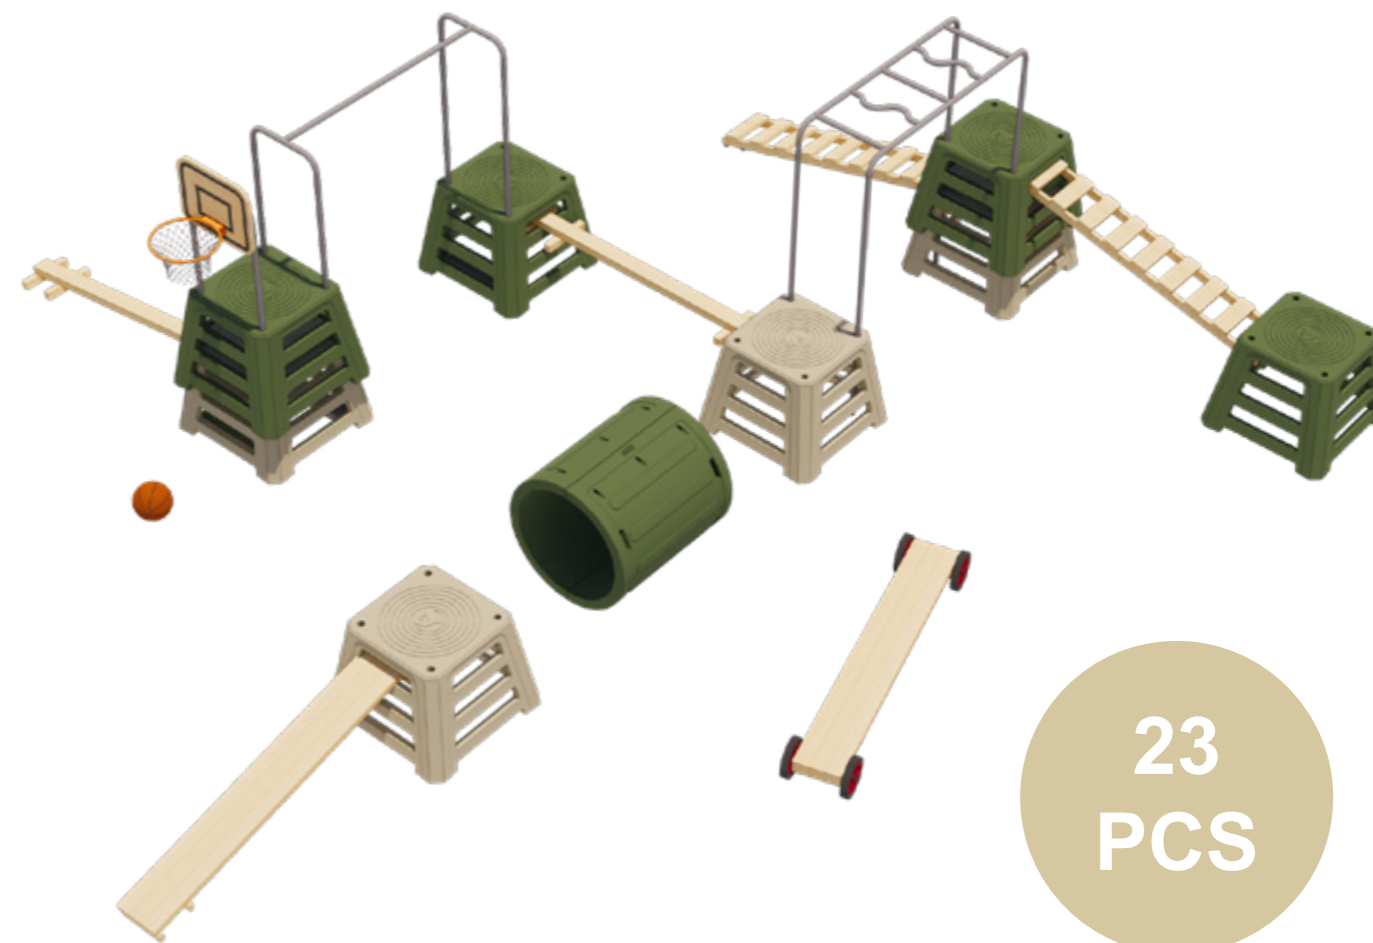

70389
Children's Gymnastics
Pommel Horse
head: L40 x W20 x H20 cm
Height: H55 — 65 cm

70394
Gymnastics Trampoline
 L130 x W100 x H32 cm

70391
Bi-Fold Floor Mat
 L150 x W100 x H10 cm

70398
Bi-Fold Flat Mat
 L150 x W100 x H10 cm

70392
Tri-Fold Floor Mat
 L200 x W150 x H10 cm

70397
Cross Floor Mat
 L105 x W105 x H10 cm

70396
Trapezoid Floor Mat
 L266 x W80 x H10 cm / PCS

2. Outdoor Climbing

20
PCS

23
PCS

Item NO.	Name of product	Picture	Quantity
70293	Climbing Stool		x3
70292	Walking And Climbing Barrel		x1
70290	Wooden Ramp		x1
70291	Wooden Climbing Ladder		x1
70289	Wooden Balance Beam		x1
70294	Wooden Slide		x1
70384	Balance Wheels		x1
70393	Sandbags		x2