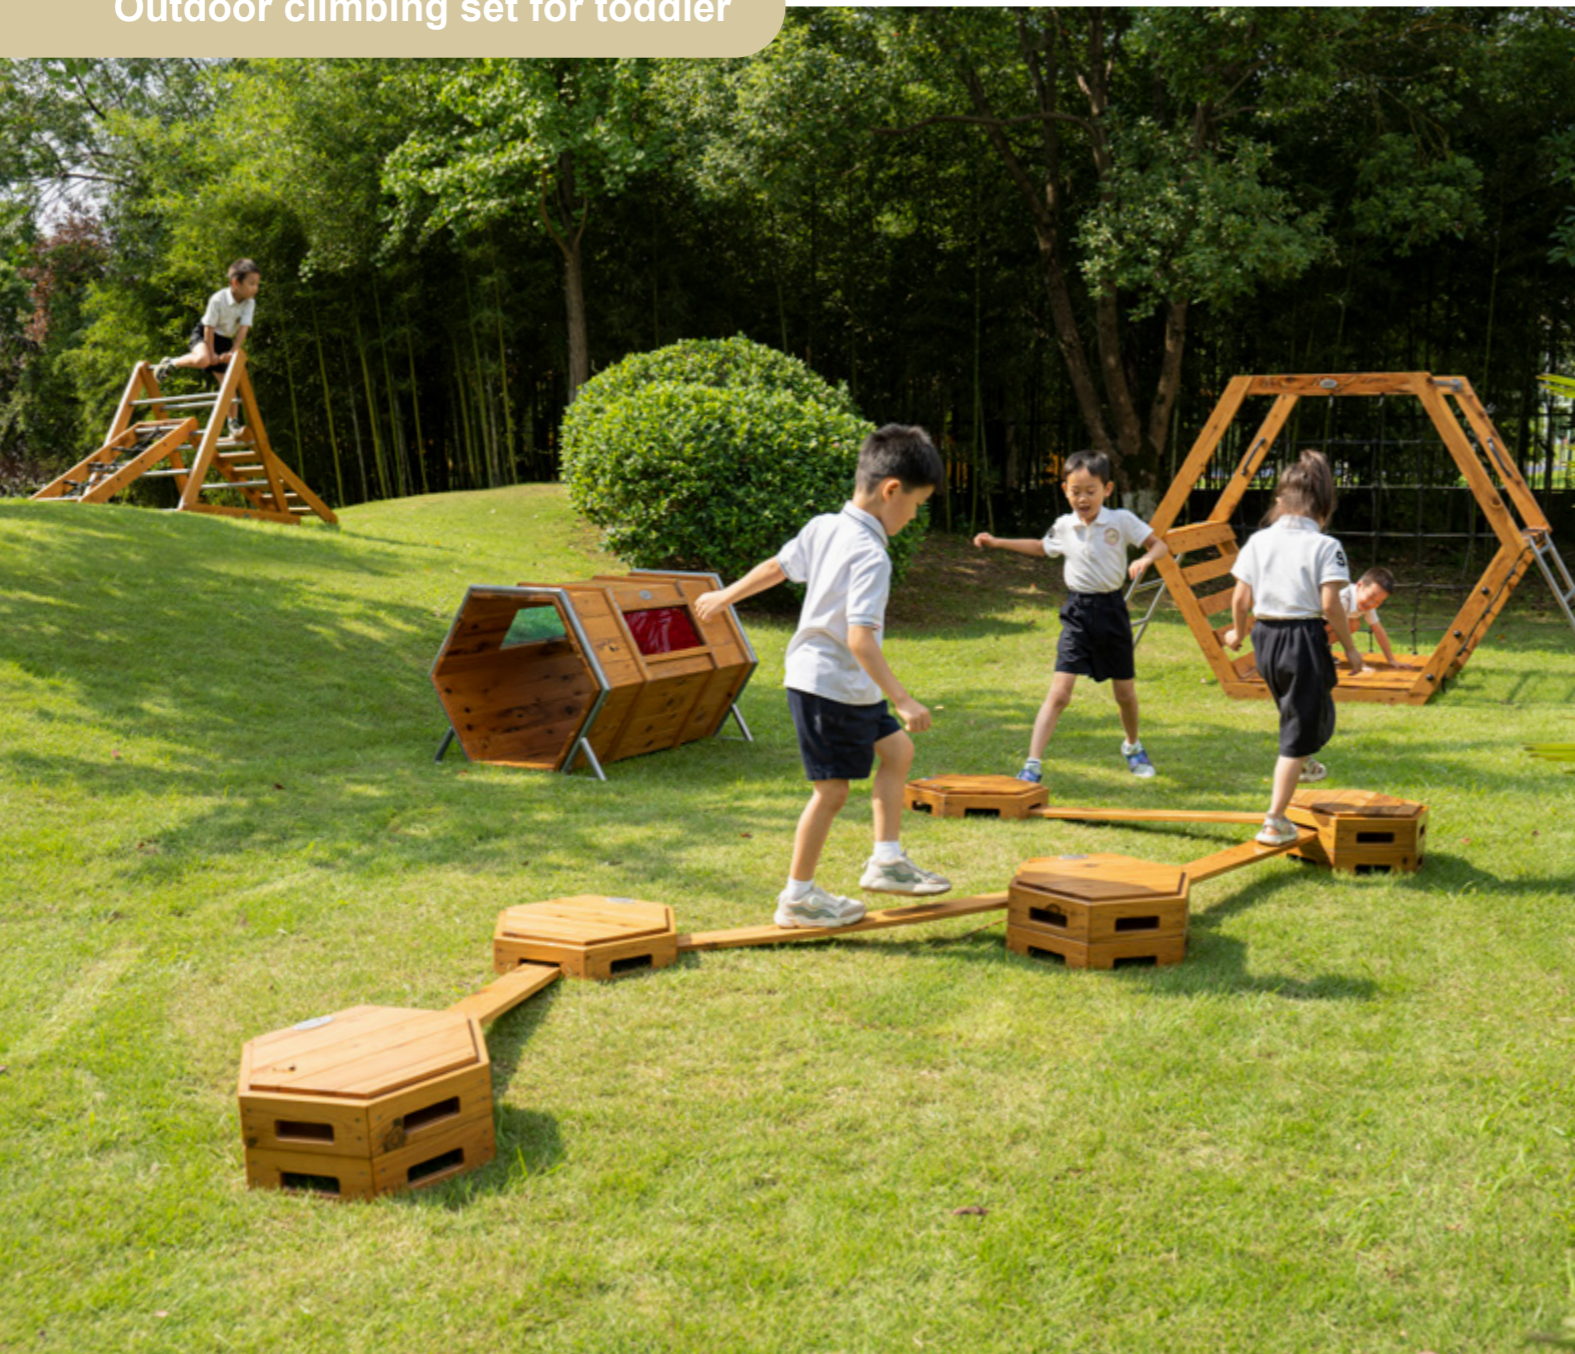

70168
Hexagon sports space
L301 x W130 x H166 cm