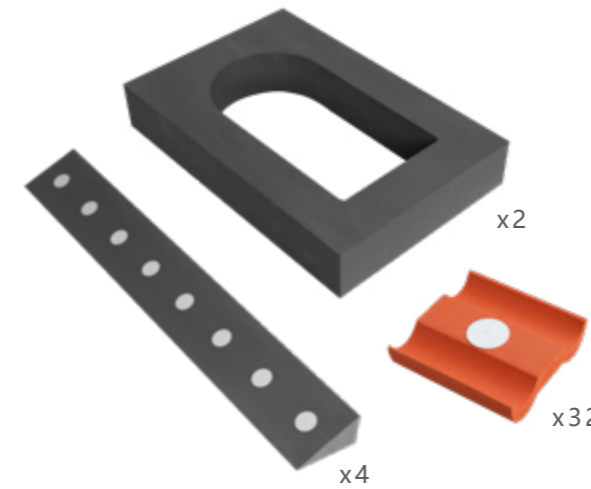

70284

Windows, roofs, and beams

Triangular Beam: L96 x W12 x H6 cm
Arch Window: L24 x W36 x H6 cm
Roof: L12 x W12 x H3 cm

3 Floors building

70284

Windows, roofs, and beams x3

Name of product	Picture	Quantity	Size
Triangular Beam		x4	L96 x W12 x H6 cm
Arch Window		x2	L24 x W36 x H6 cm
Roof		x32	L12 x W12 x H3 cm

70283

Gray brick set x3

Name of product	Picture	Quantity	Size
Deep gray big Bricks		x15	L24 x W12 x H6 cm
Light gray big Bricks		x35	L24 x W12 x H6 cm
Deep gray small Bricks		x6	L12 x W12 x H6 cm
Light gray small Bricks		x14	L12 x W12 x H6 cm
Black big Bricks		x20	L24 x W12 x H6 cm

Parthenon Temple

70283

Gray brick set x1

Name of product	Picture	Quantity	Size
Deep gray big Bricks		x15	L24 x W12 x H6 cm
Light gray big Bricks		x35	L24 x W12 x H6 cm
Deep gray small Bricks		x6	L12 x W12 x H6 cm
Light gray small Bricks		x14	L12 x W12 x H6 cm
Black big Bricks		x20	L24 x W12 x H6 cm