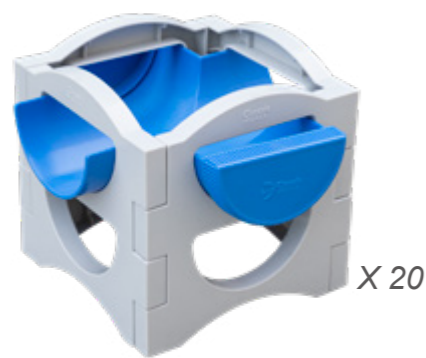

Outdoor Water Play

70260
Sand & Water channelling wall

70262
Sand & Water cube
Cube: L20 x W20 x H16 cm

70250
4 Colors 8 buckets

70261
Wooden stand holder
L70 x W9.5 x H120 cm

70065
Water wall
L133 x W80 x H108.5 cm