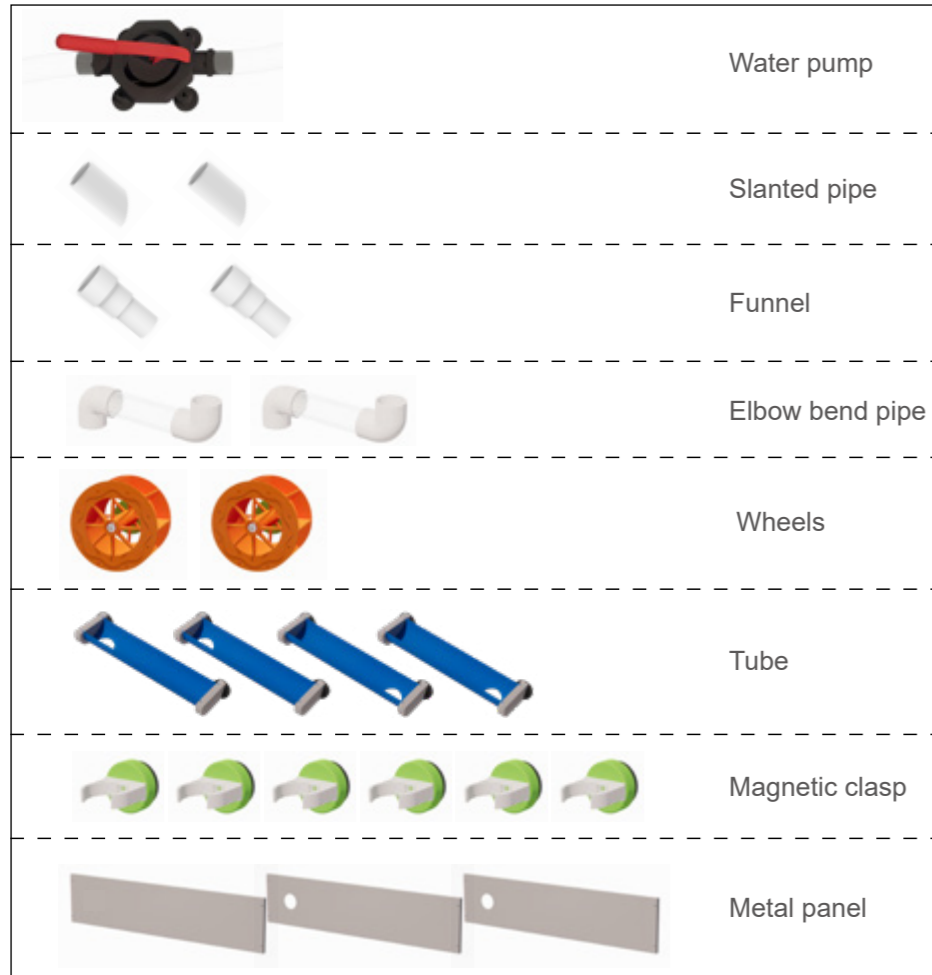

Outdoor Water Play

70260
Sand & Water channelling wall