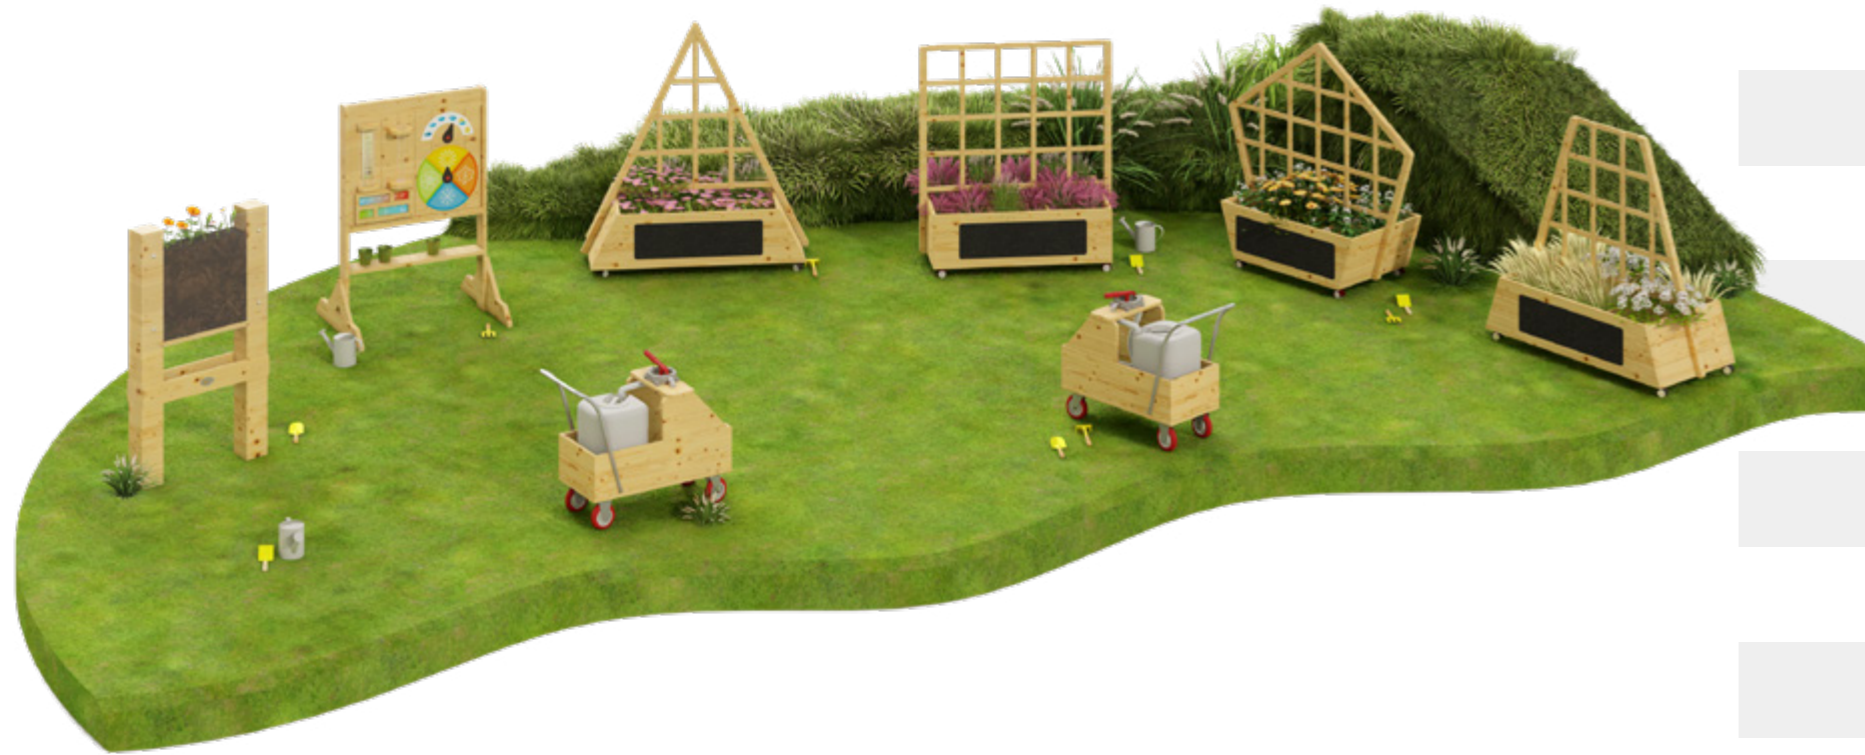

54594
Outdoor table
L105 x W96 x H50 cm
L105 x W96 x H164 cm (height with umbrella)

70059
Stainless steel tableware
L29 x W24 x H14 cm (package size)

12. Outdoor Planting

Basic Set

Item NO.	Name of product	Picture	Quantity
70066	Weather station		x1
70273	Watering cart		x2
70001	Pentagonal parterre		x1
70002	Triangular parterre		x1
70003	Square parterre		x1
70004	Trapezoidal parterre		x1
54600	Sprout & Grow window		x1
70249 & 70251	Garden Tools		x1