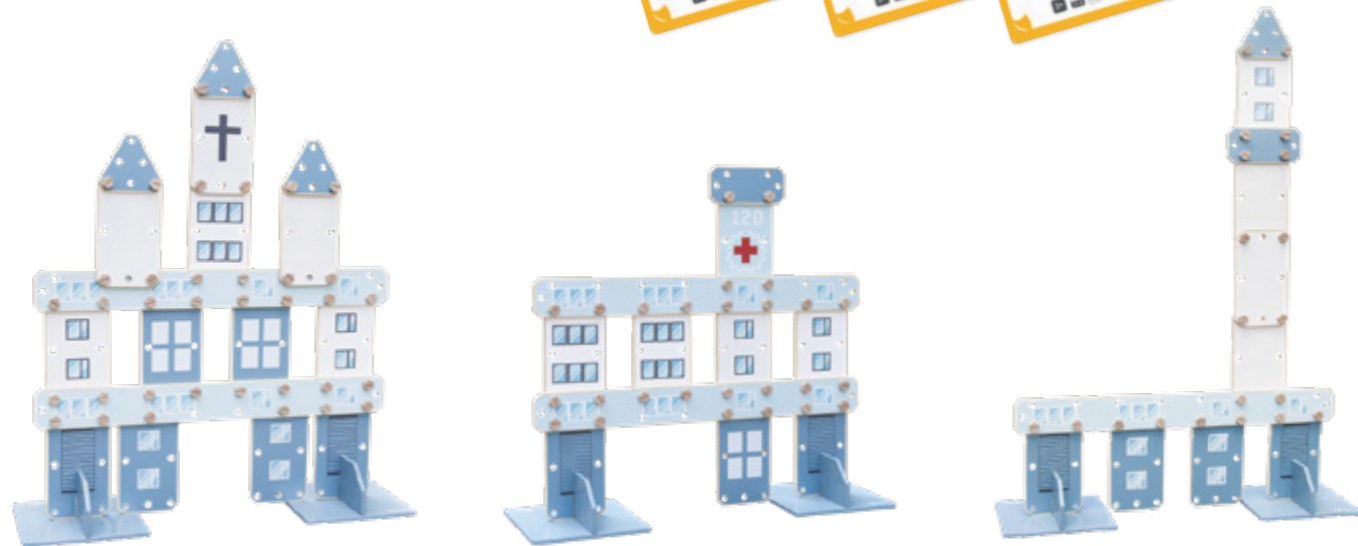

70037
Storage trolley
 L78 x W60 x H57 cm

70038
Natural wooden assembling set
 L97 x W60 x H24 cm (package size)

	X 8		X 8		X 6
	X 8		X 24		X 120
	X 14		X 20		X 120
	X 8		X 6		X 8
	X 6		X 16		

53481
Building blocks set (Light Blue)
 L100.5 x W37.5 x H11.5 cm (package size)