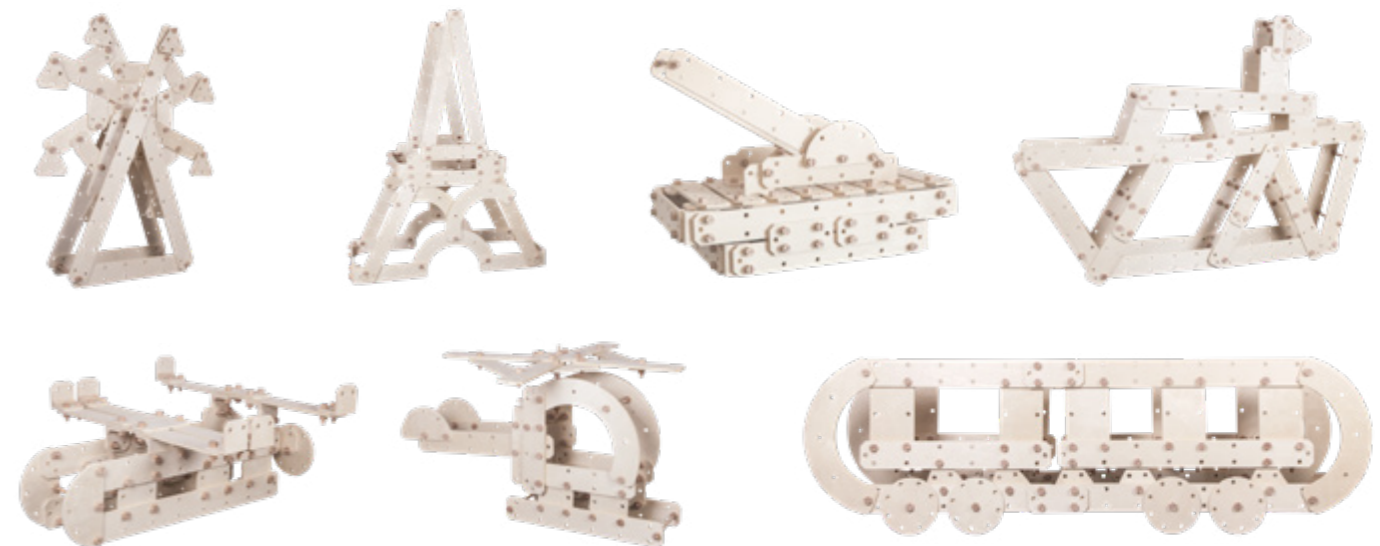

X 8		X 8		X 6
	X 8		X 24		X 120
	X 14		X 20		X 120
	X 8		X 6		X 8
	X 6		X 16		

53481
Building blocks set (Light Blue)
L100.5 x W37.5 x H11.5 cm (package size)