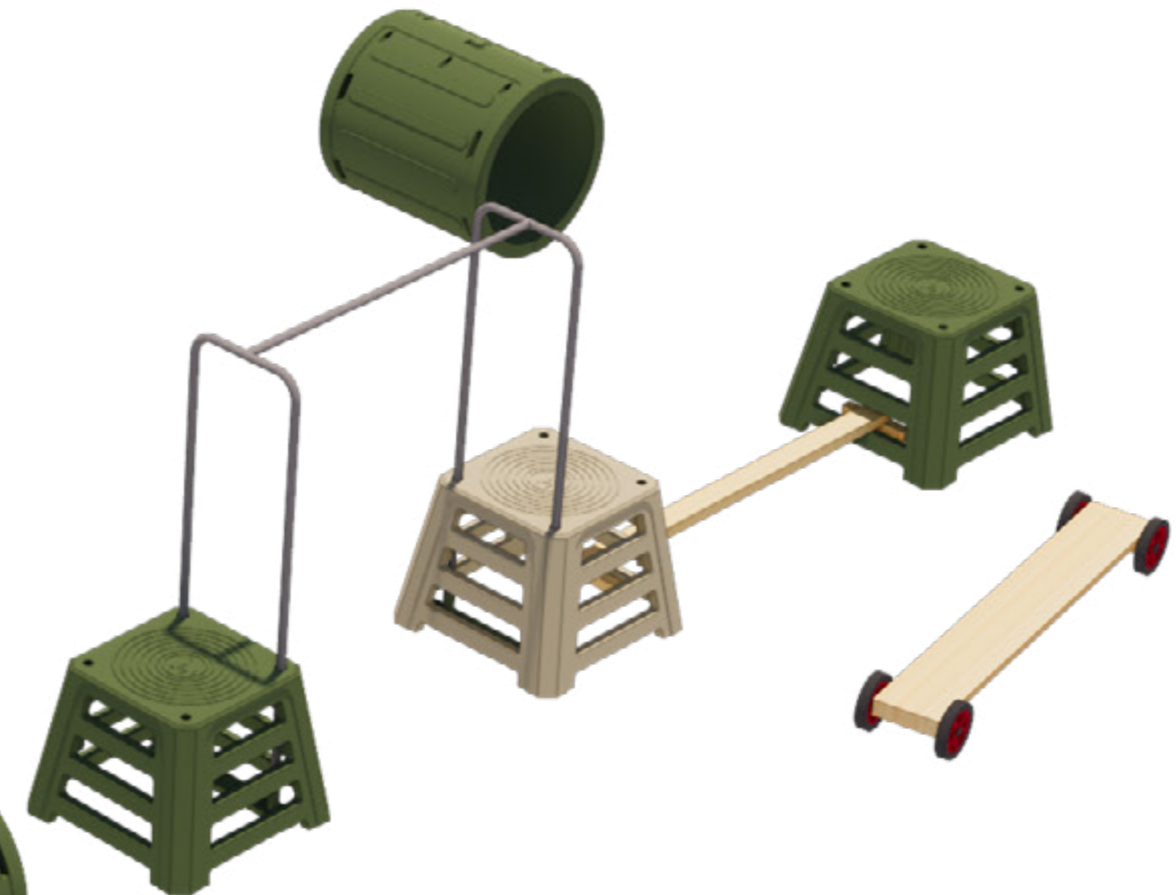

33
PCS

Item NO.	Name of product	Picture	Quantity
70293	Climbing Stool		x6
70292	Walking And Climbing Barrel		x2
70290	Wooden Ramp		x1
70291	Wooden Climbing Ladder		x1
70289	Wooden Balance Beam		x1
70294	Wooden Slide		x1
70288	Metal Monkey Bar		x1
70286	Metal Play Frame		x1
70287	Metal Basketball Stand		x1
70384	Balance Wheels		x2
70393	Sandbags		x2