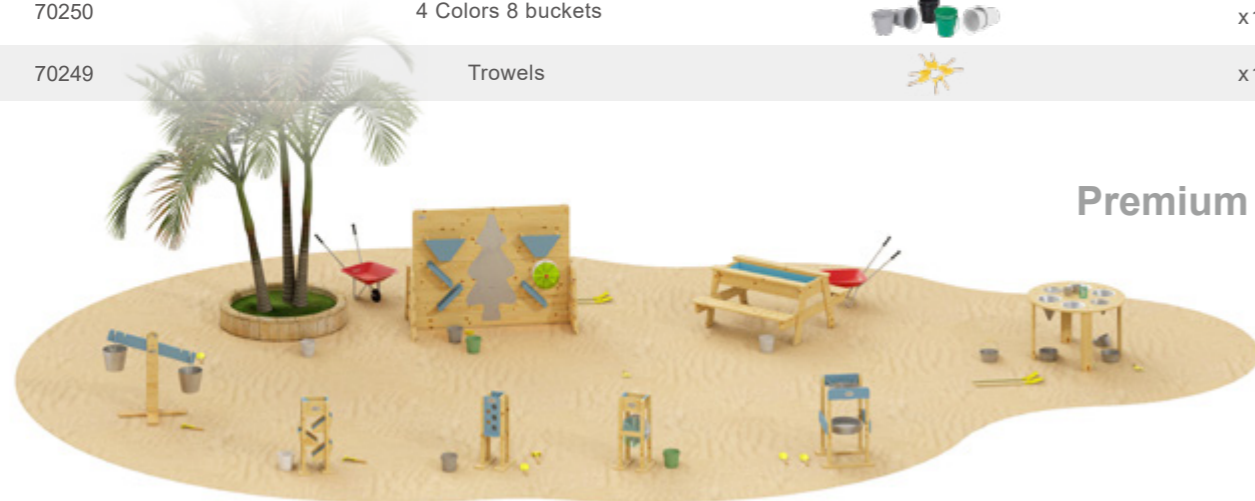

70800
Happy water yoyo
 L41 x W37 x H65 cm

70801
Happy water turn
 L41 x W37 x H65 cm

Classic
 WORLD

5. Outdoor Sand Play

Outdoor Sand Play Collection

Basic Set

Item NO.	Name of product	Picture	Quantity
70802	Double layered sand screener		x1
70258	Sand play scales		x1
70266	Sand funnel		x1
70265	Sand slides		x1
70275	Sand mill		x1
70250	4 Colors 8 buckets		x1
70249	Trowels		x1