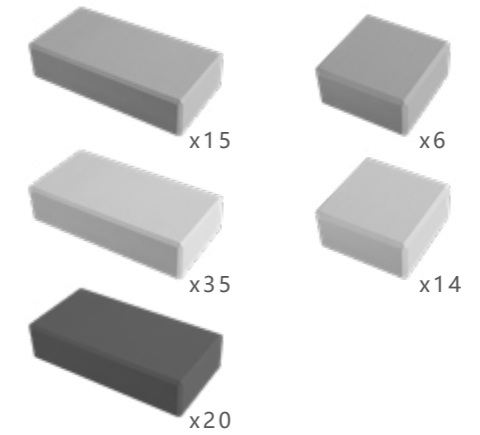

70282

Red brick set x1

Name of product	Picture	Quantity	Size
Big Bricks		x70	L24 x W12 x H6 cm
Small Bricks		x20	L12 x W12 x H6 cm

70282

Red brick set

Big Bricks: L24 x W12 x H6 cm
Small Bricks: L12 x W12 x H6 cm