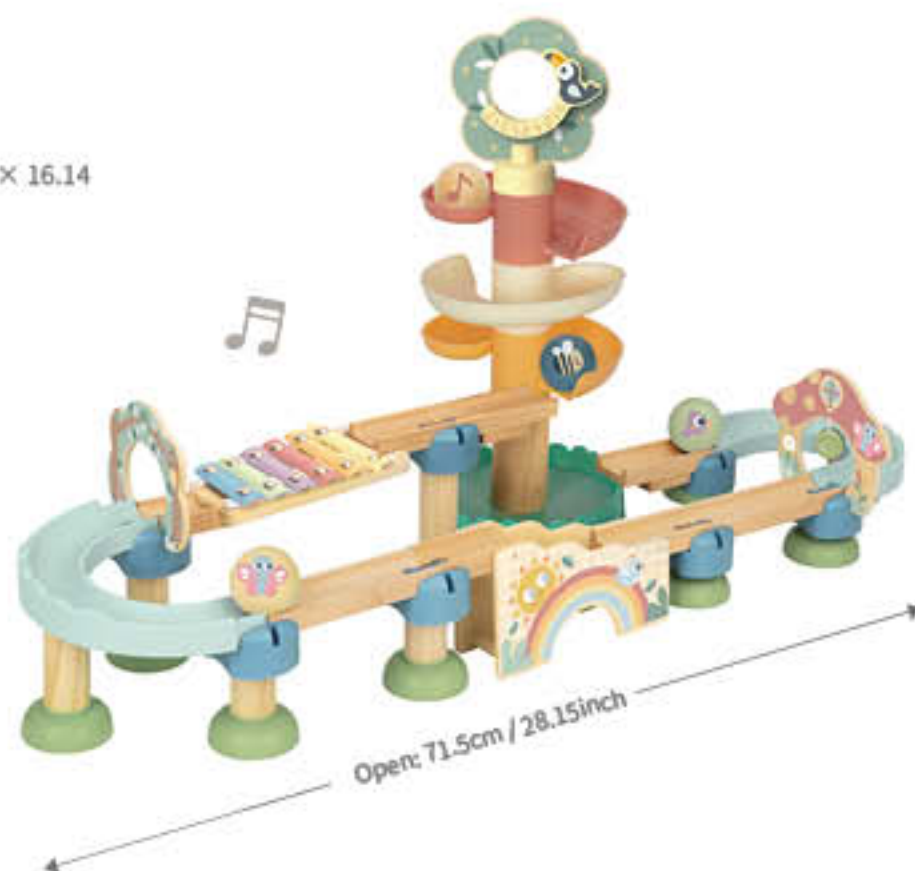

TK744N

Ball Drop Track Set

Size (cm): $71.5 \times 31 \times 41$

Size (inch): $28.15 \times 12.20 \times 16.14$

18
m³

43
pcs

B
Class B