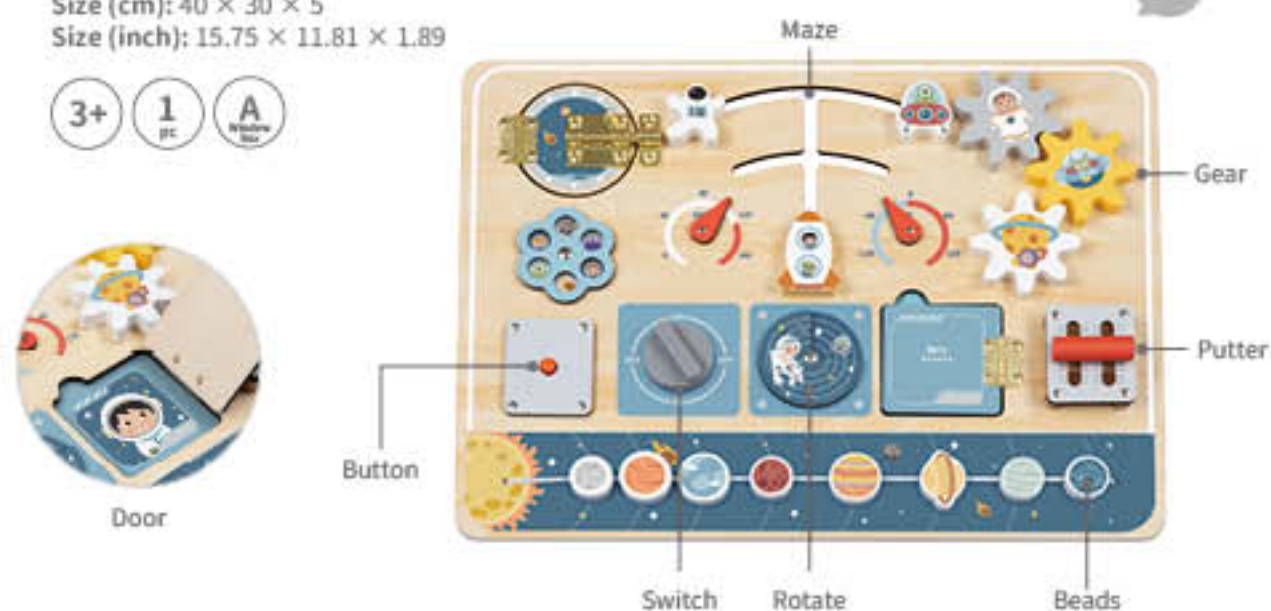

14
pcs

B
Over Box

New

TP113

Busy Board - Space
 Size (cm): 40 × 30 × 5
 Size (inch): 15.75 × 11.81 × 1.89

3+

1
pc

A
Medium Box